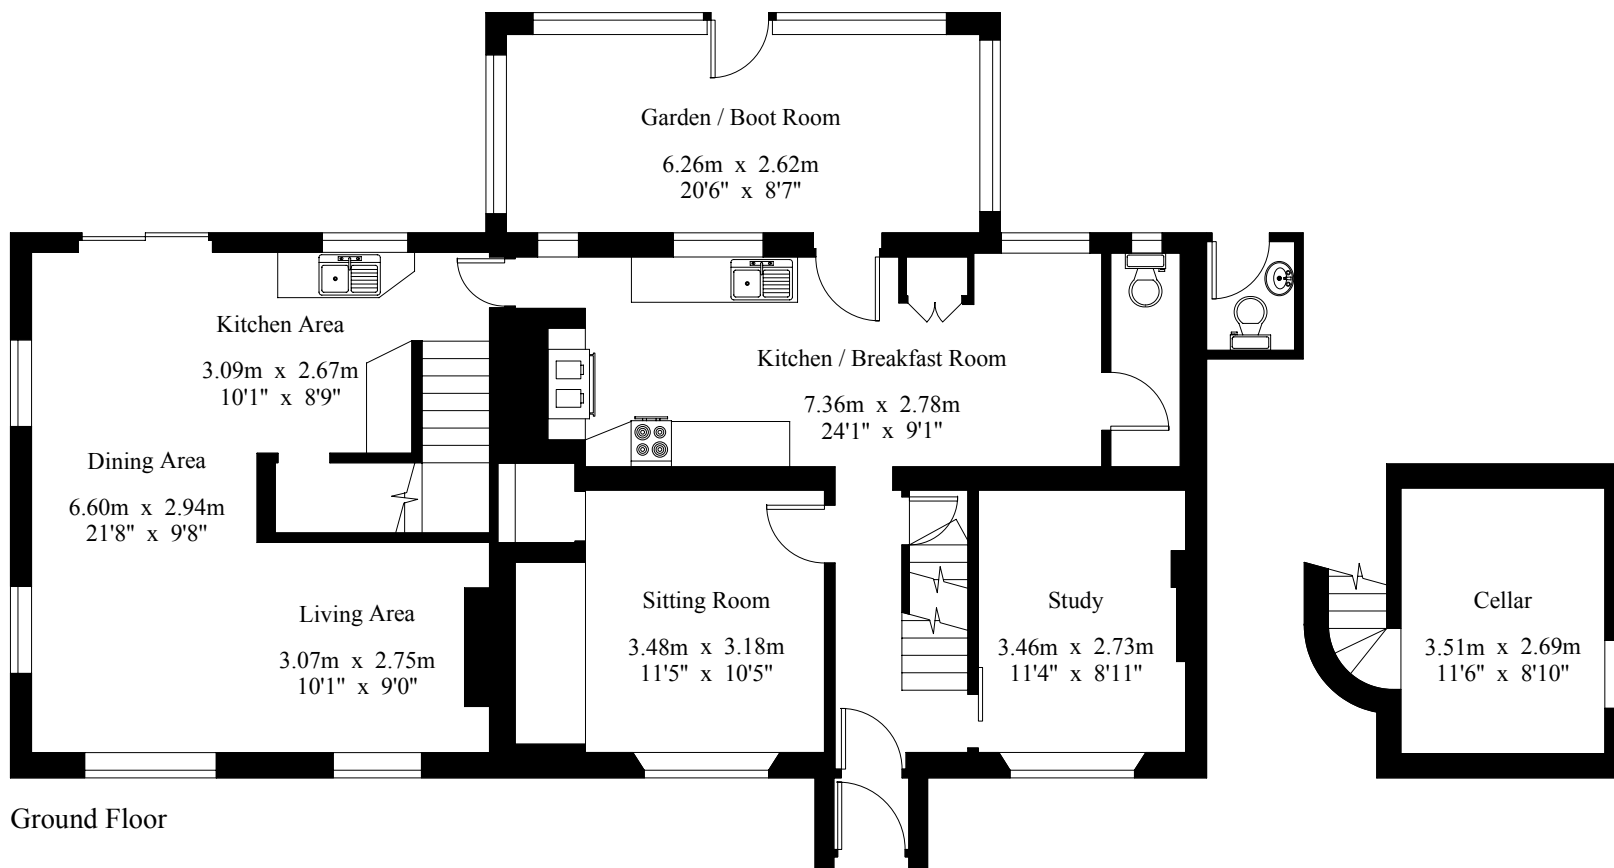

# Sky Farm

Gross Internal Area : 233.8 sq.m (2516 sq.ft.)

First Floor

Ground Floor

For Identification Purposes Only.

© 2009 Trueplan (UK) Limited (01892) 614 881