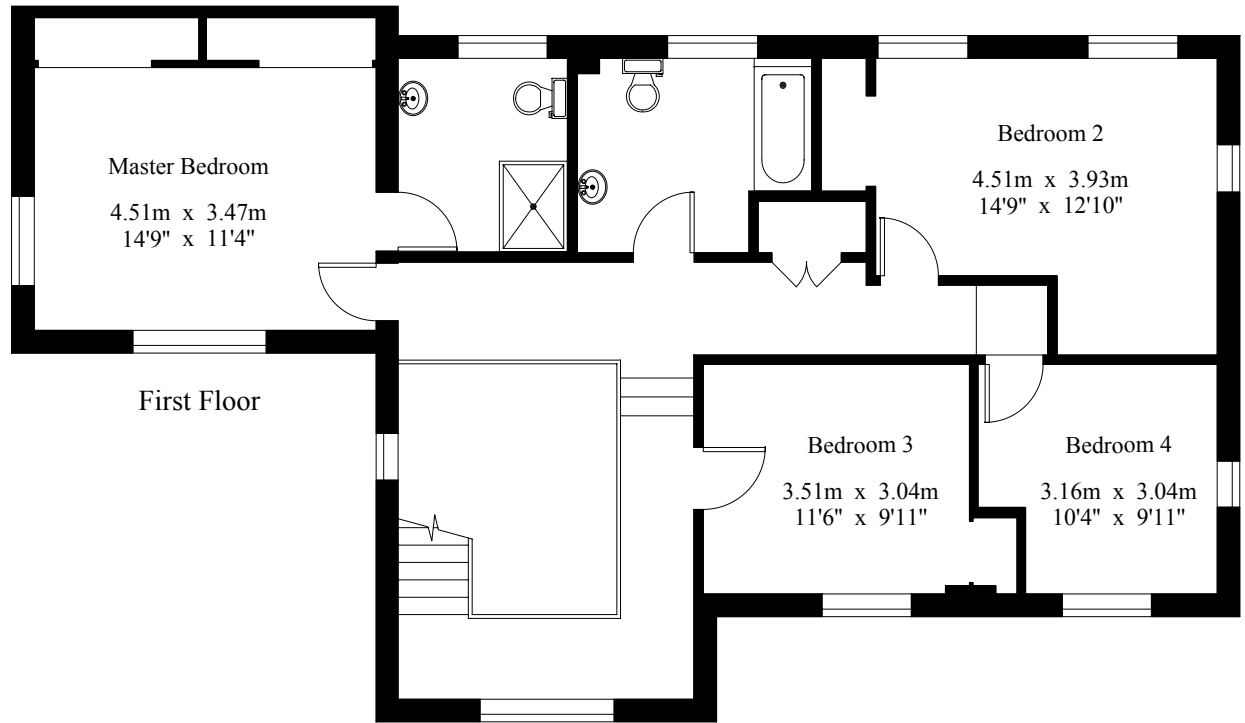

Plum Hill Farm

Gross Internal Area : 214.0 sq.m (2303 sq.ft.)

For Identification Purposes Only.
© 2010 Trueplan (UK) Limited (01892) 614 881