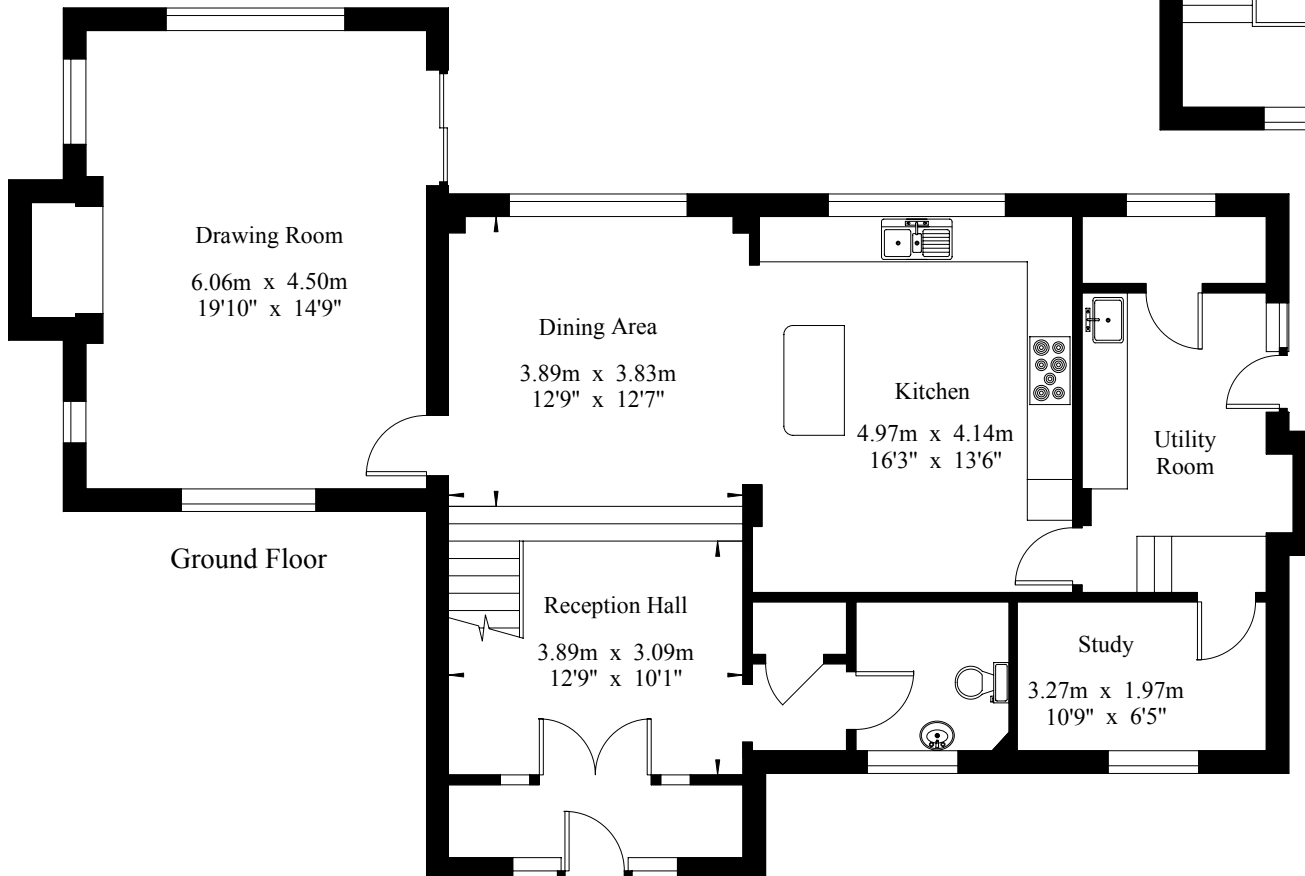

Plum Hill Farm

Gross Internal Area : 214.0 sq.m (2303 sq.ft.)

For Identification Purposes Only.
© 2010 Trueplan (UK) Limited (01892) 614 881