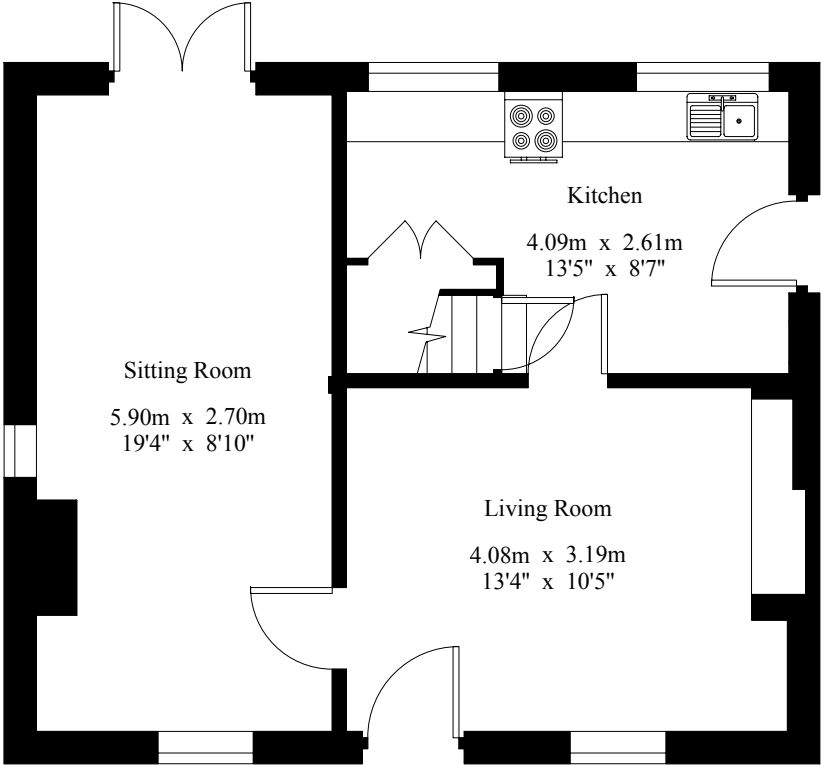

Old Forge Cottage

Gross Internal Area : 75.9 sq.m (816 sq.ft.)

Ground Floor

First Floor

For Identification Purposes Only.
© 2009 Trueplan (UK) Limited (01892) 614 881