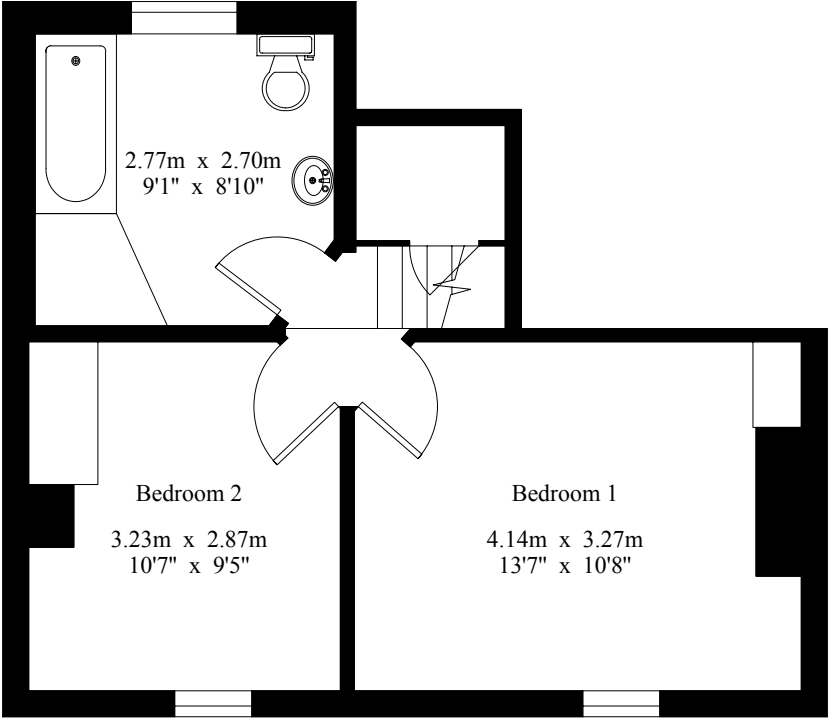

Old Forge Cottage

Gross Internal Area : 75.9 sq.m (816 sq.ft.)

Ground Floor

First Floor

For Identification Purposes Only.
© 2009 Trueplan (UK) Limited (01892) 614 881