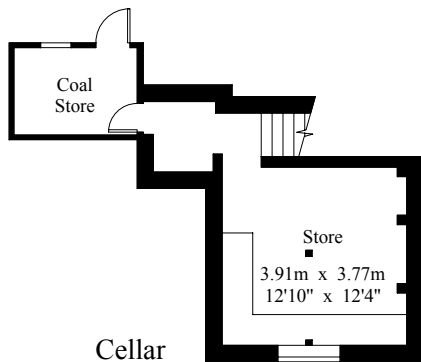

Hale Farm House

Gross Internal Area : 410.7 sq.m (4420 sq.ft.)

For Identification Purposes Only.

© 2008 Trueplan (UK) Limited (01892) 614 881