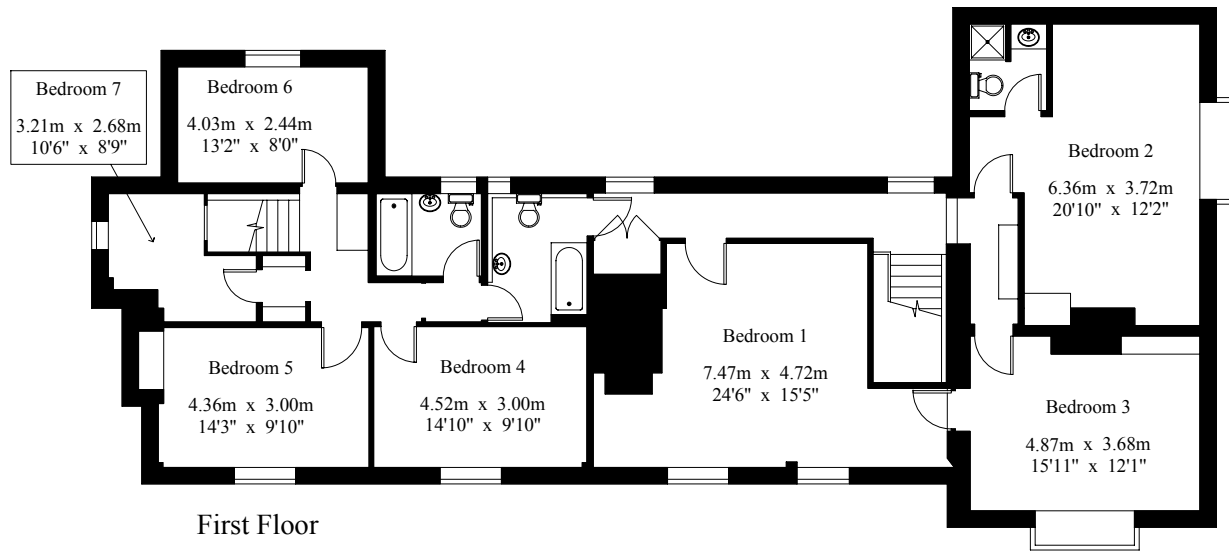

Hale Farm House

Gross Internal Area : 410.7 sq.m (4420 sq.ft.)

For Identification Purposes Only.

© 2008 Trueplan (UK) Limited (01892) 614 881