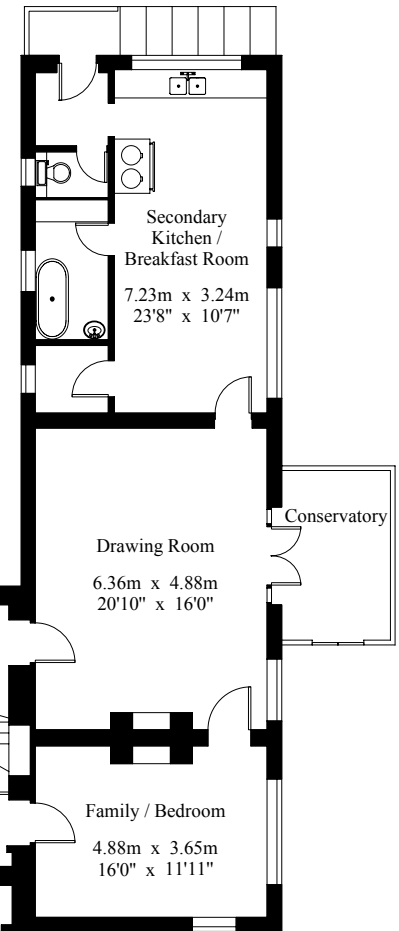

Hale Farm House

Gross Internal Area : 410.7 sq.m (4420 sq.ft.)

For Identification Purposes Only.

© 2008 Trueplan (UK) Limited (01892) 614 881