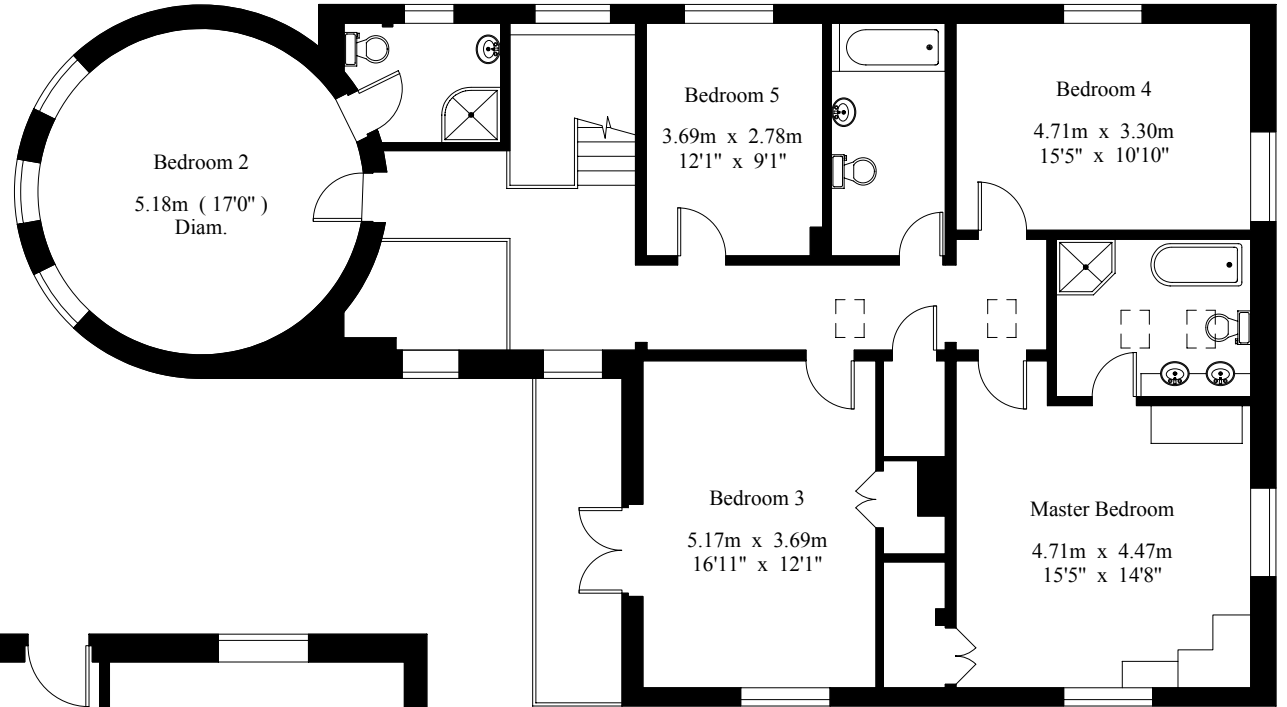

# Birchden Farm

Gross Internal Area : 295.3 sq.m (3178 sq.ft.)

First Floor

Ground Floor

For Identification Purposes Only.

© 2008 Trueplan (UK) Limited (01892) 614 881