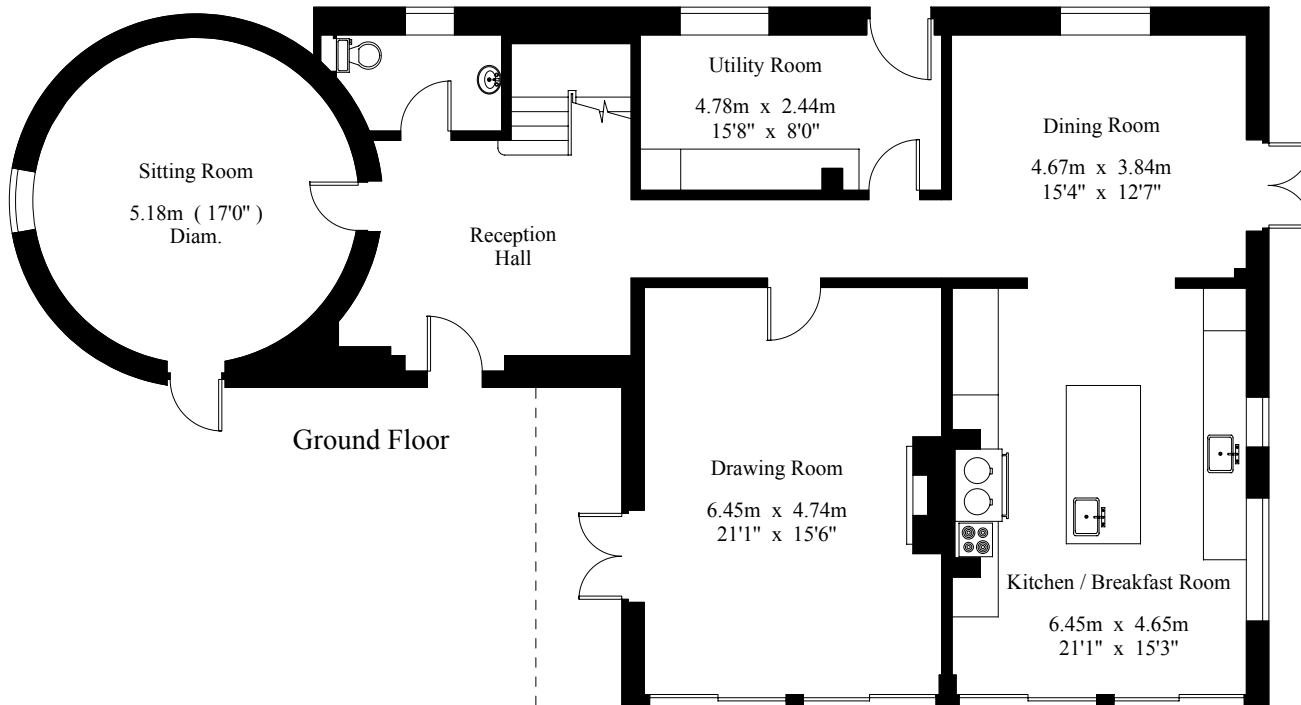

# Birchden Farm

Gross Internal Area : 295.3 sq.m (3178 sq.ft.)

First Floor

Ground Floor

For Identification Purposes Only.

© 2008 Trueplan (UK) Limited (01892) 614 881