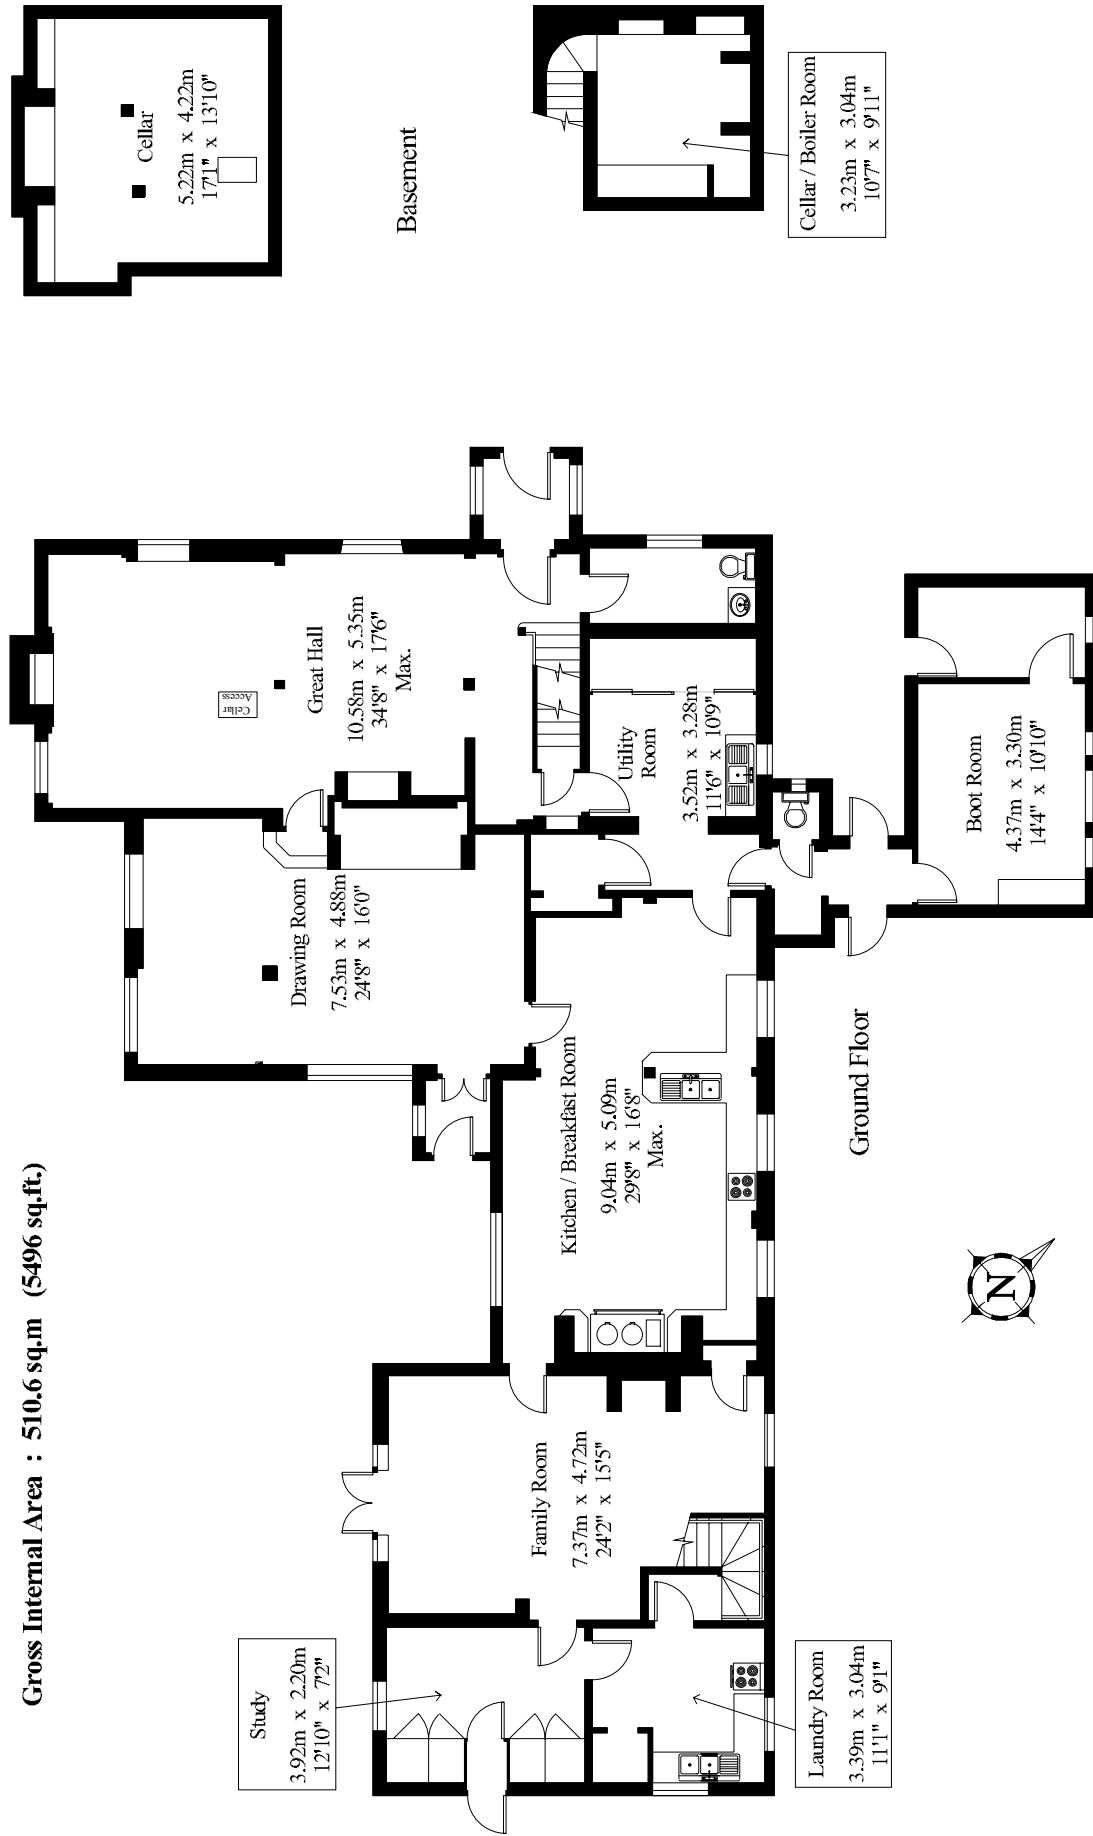

Beech Hill Farm

Gross Internal Area : 510.6 sq.m (5496 sq.ft.)

Beech Hill Farm

Beech Hill Farm - Coach House

Gross Internal Area : 54.7 sq.m (588 sq.ft.)

Beech Hill Farm - Studio

Gross Internal Area : 75.6 sq.m (813 sq.ft.)