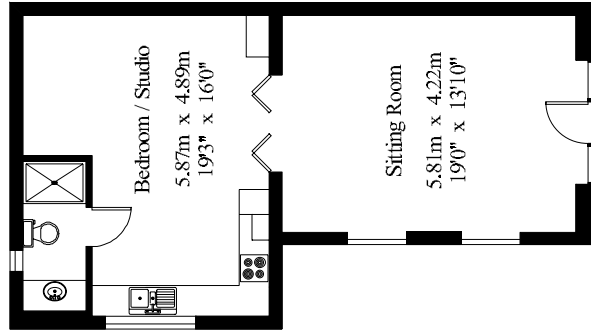

Beech Hill Farm

Gross Internal Area : 510.6 sq.m (5496 sq.ft.)

Beech Hill Farm

Beech Hill Farm - Coach House

Gross Internal Area : 54.7 sq.m (588 sq.ft.)

Beech Hill Farm - Studio

Gross Internal Area : 75.6 sq.m (813 sq.ft.)