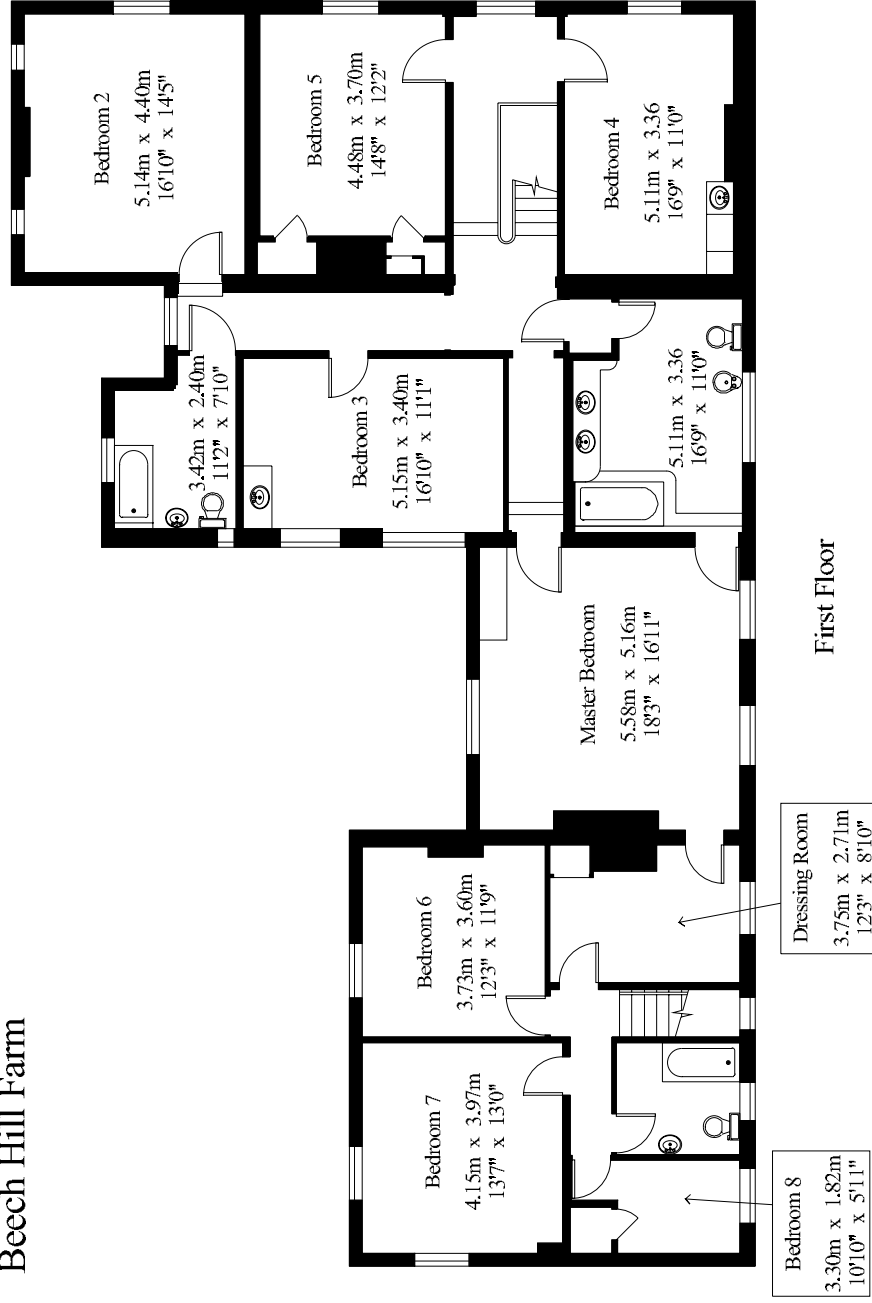

Beech Hill Farm

Gross Internal Area : 510.6 sq.m (5496 sq.ft.)

Beech Hill Farm

Beech Hill Farm - Coach House

Gross Internal Area : 54.7 sq.m (588 sq.ft.)

Beech Hill Farm - Studio

Gross Internal Area : 75.6 sq.m (813 sq.ft.)